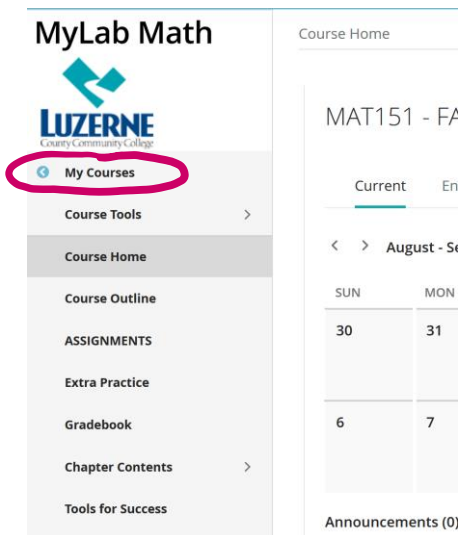

# Out-of-Pocket Purchase of MyMathLab Student Access Code

## Using credit card or PayPal:

1). Signon to BBLearn, and go into your MyMathLab course.

2). Click on MyCourses:

2). Click on Upgrade access in pink box:

## 2). Choose length of access desired.

A prepaid access code might come with your textbook or in a separate kit.

Access Code