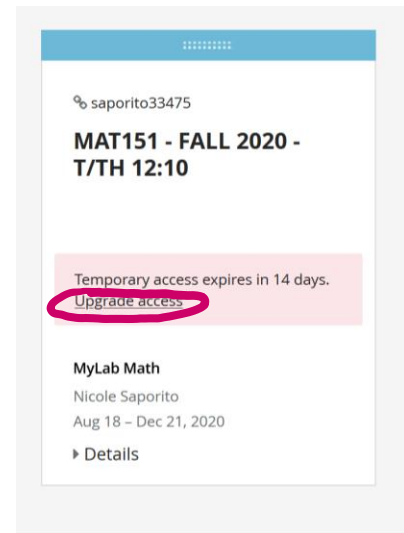

# Out-of-Pocket Purchase of MyMathLab Student Access Code

## Using credit card or PayPal:

1). Signon to BBLearn, and go into your MyMathLab course.

2). Click on MyCourses:

2). Click on Upgrade access in pink box:

## 2). Choose length of access desired.

A prepaid access code might come with your textbook or in a separate kit.

Access Code