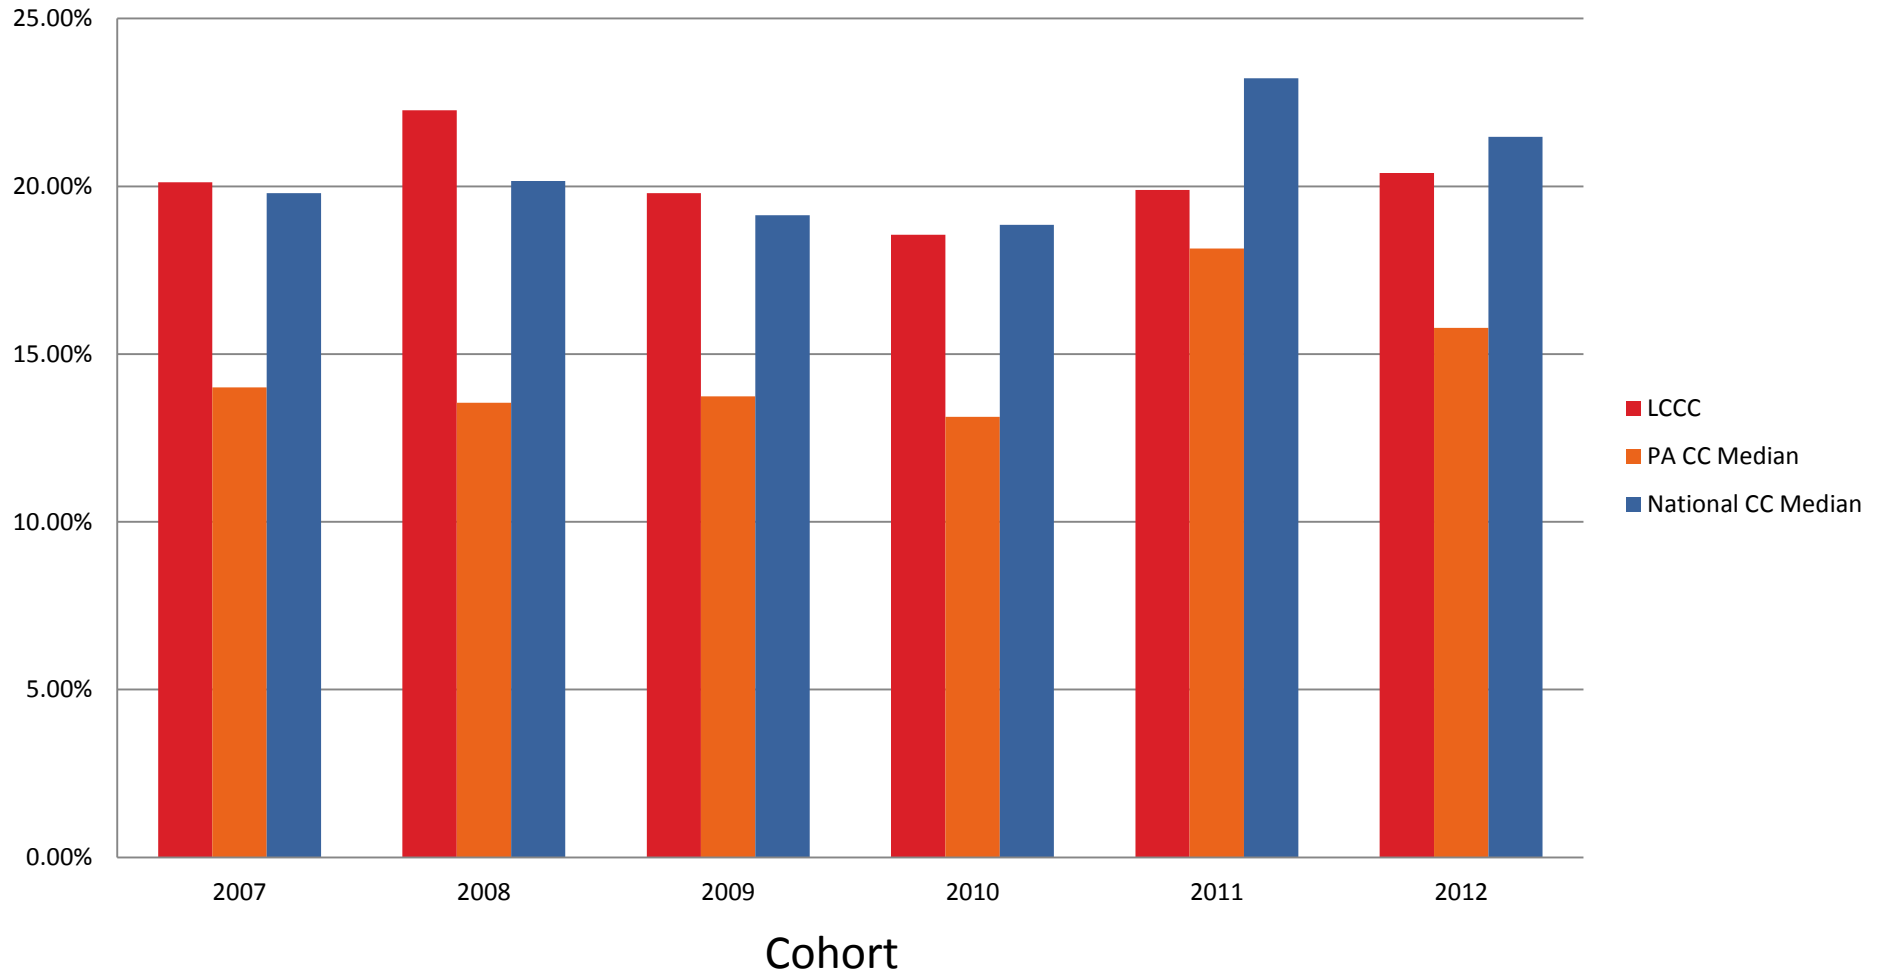

Graduation Rate

Graduation Rate: Proportion of Full-time, First-time in Fall students that completed a degree or certificate within three years